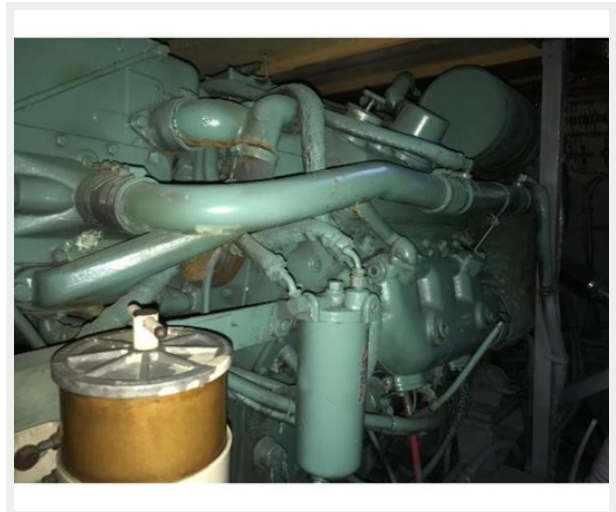

327165004_20190730183645466_1_LARGE 337165004_20190730183623602_1_LARGE