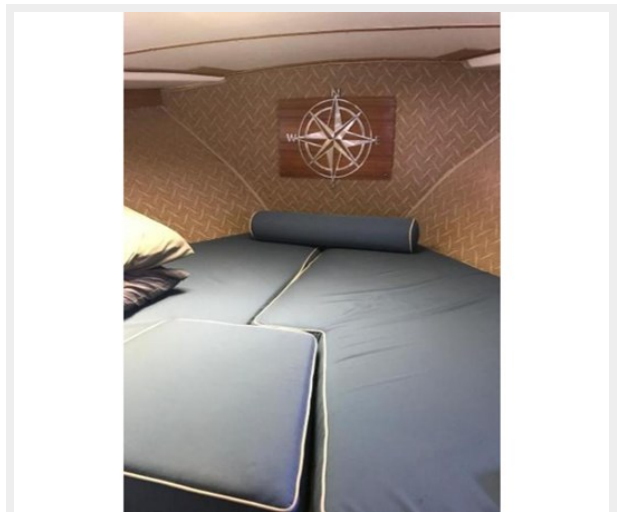

117165004_20190730183636596_1_LARGE