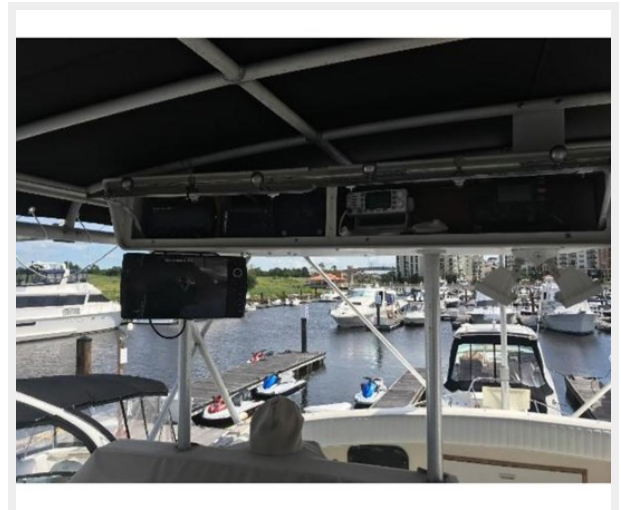

167165004_20190730183750535_1_LARGE 177165004_20190730183641421_1_LARGE