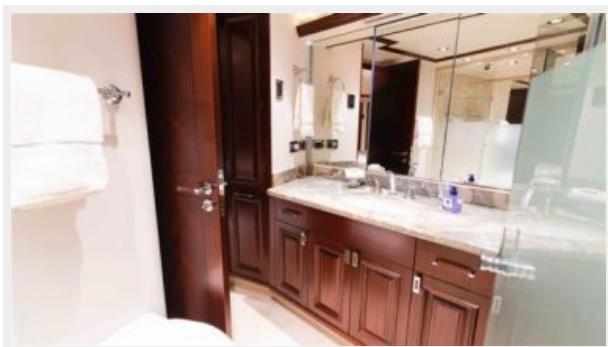

112 Westport (12 of 222)