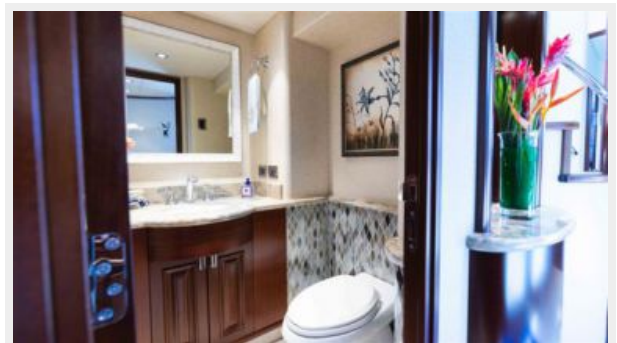

112 Westport (136 of 222)