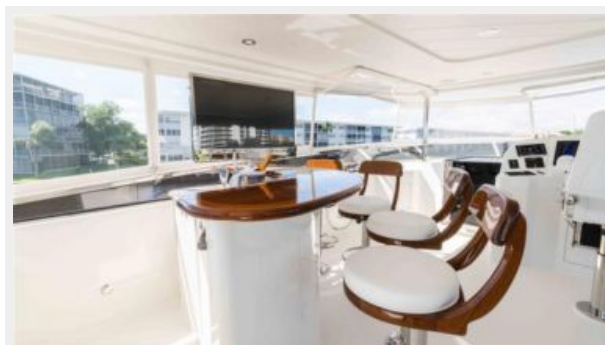

112 Westport (159 of 222)