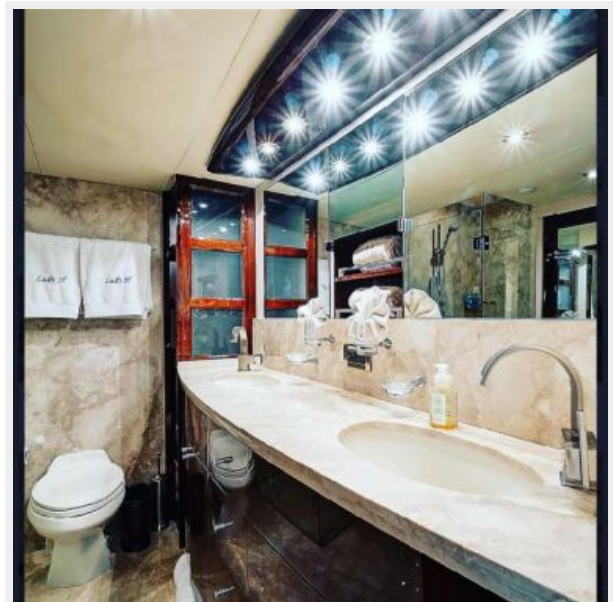

2A5BA624-DFD3-4A69-B0D8-
DD78CE9C6506