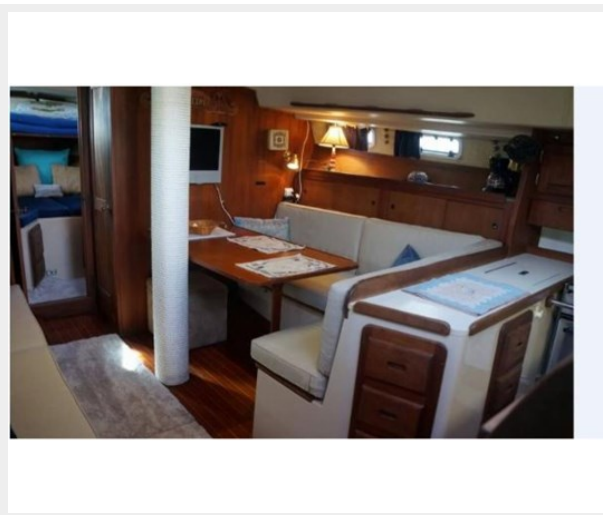

286955183_20190112084803339_1_LARGE 296955183_20190112084804790_1_LARGE