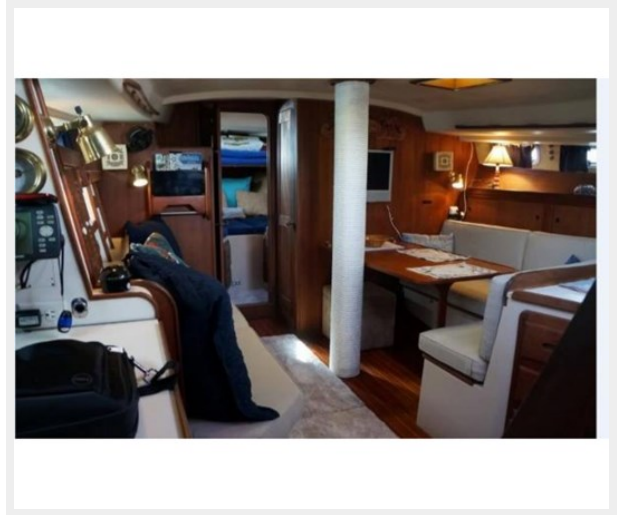

246955183_20190112084800140_1_LARGE 256955183_20190112084800896_1_LARGE