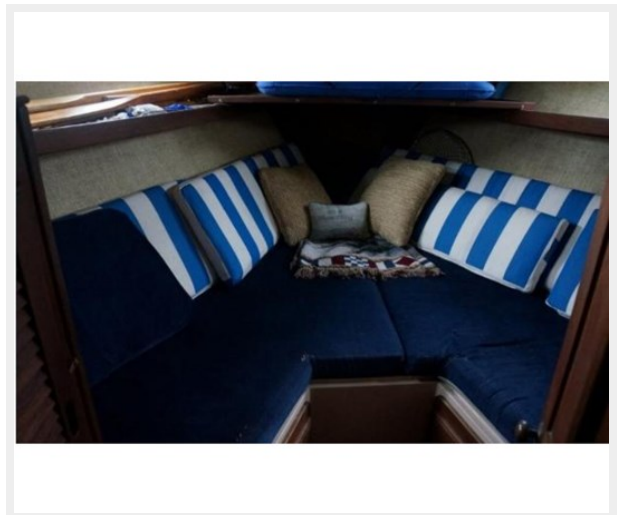

286955183_20190112084803339_1_LARGE 296955183_20190112084804790_1_LARGE