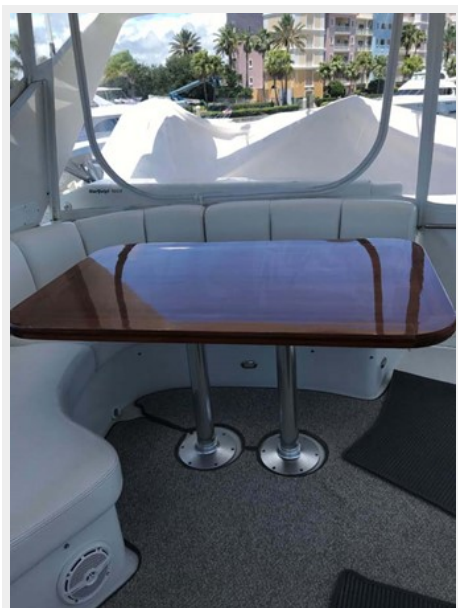

ХАРАКТЕРИСТИКИ

Обзор

"SANDY ISLAND" is a European Styled 59 Marquis Flybridge Yacht that is extremely well maintained since new. Priced at an incredible value for her next owner when compared to similar Marquis Models. She offers elegant accommodations including an open and spacious salon, Custom Hardtop covering a spacious flybridge area that can accommodate dining for 6-8 around a custom Teak Table. This yacht is structurally sound as it's built to CE Certification Class A World Class construction. Bow and Stern Thrusters assist for easy maneuverability while docking along with a Yacht Controller and Aft Controls. Many improvements and upgrades (See List Below). Impressive conscientious owners with open checkbook mentality to maintain the vessel. Includes a 12' Nautica Tender.

Master Stateroom Head and Shower

Master Stateroom Shower

VIP Stateroom

VIP Stateroom

Guest Stateroom

Guest Bunks

Foredeck from Flybridge

Flybridge Table

Flybridge Table Covered

Refrigerator

Engine Room

Desalinator

Starboard View

Starboard Bow

Starboard View at Night

КОНТАКТЫ