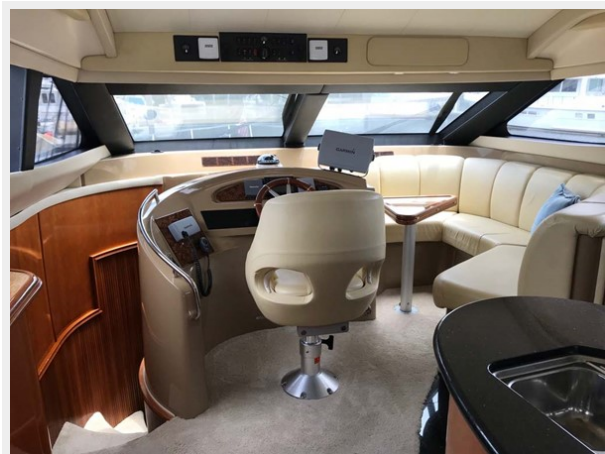

ФОТОГРАФИИ

Lower Helm Station