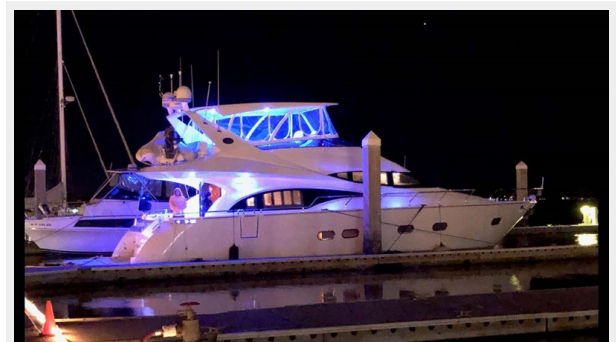

Starboard View at Night