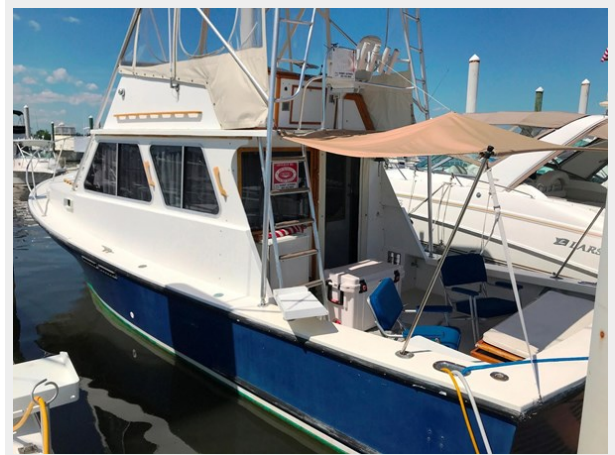

SPECIFICATIONS

Overview

The EMILY, a classic "Downeast" style yacht, was produced by the renowned JC BOATS of Nashua, NH in 1985. Powered by a preferred CATERPILLAR 3208T 355 HP diesel, she is provided with a 14-knot cruise and with the great fuel economy that this hull & engine combination provides and especially under 10 knots. The tried & true Downeast hull configuration certainly allows for safe & comfortable operations in "troubled waters" as well!

The EMILY has a versatile cruising interior that features a full-sized berth in the Fore Cabin, a "over & under" twin berth arrangement for the Guest Cabin and a custom settee installation for the Salon. She also has a fully-enclosed Flybridge setup for good all-weather operations and visibility. and a custom awning installation for the entire cockpit area too.

The EMILY spent her first 18 years as a local yacht club committee boat and the present Owner purchased some 13 years ago. On this Owners watch, major maintenance work has been accomplished with both fuel tanks being replaced, The cockpit & decks were all painted and a full "bottom job" was done in 2013 as well. The Listing will indicate other enhancements and equipage as to include the EMILY's canvas & Eisenglass sections are all relatively new and the CATERPILLAR 3208T has received regular, professional maintenance to keep it in good operating order.

PHOTOS

EMILY

EMILY

EMILY

EMILY

EMILY

EMILY

EMILY