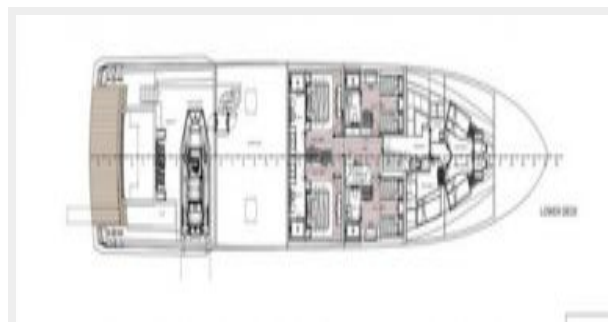

E135 - 06 Lowerdeck