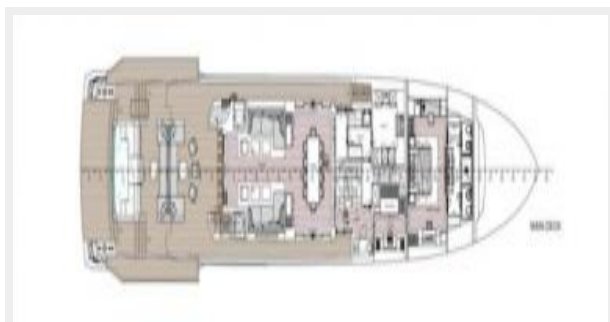

E135 - 05 Maindeck