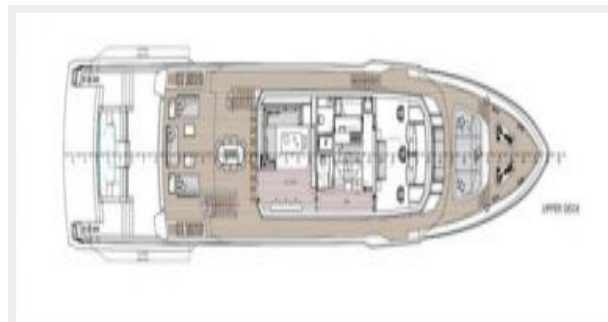

E135 - 04 Upperdeck