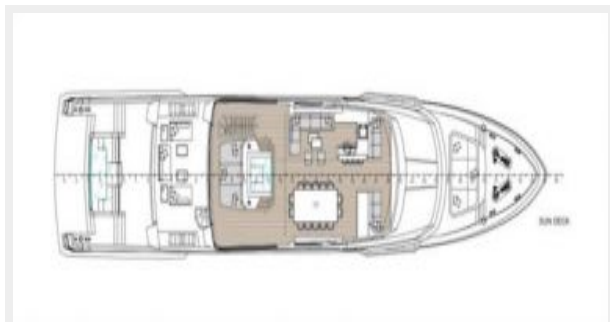

E135 - 03 Sundeck