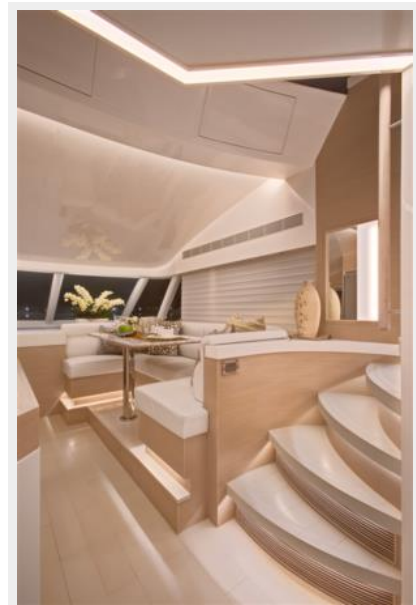

Spaciousness and solid construction characterize the Horizon E62; her sleek exterior profile and beautifully crafted, hand-made interior give this world-class motoryacht many of the same refinements normally found on a larger yacht. An innovative and proven hull design gives it exceptional handling and sea-keeping ability, showcasing Horizon's commitment in providing an entry-level yacht tailored to fulfilling your dreams and exploring your own horizon. The E62 is available in both Open and Enclosed Bridge versions, and a cockpit is optional, which would put the LOA range between 62 feet (18.6M) and 69 feet (20.7M). A hydraulic hi/lo platform can also be added to the new design, which will provide a total LOA of 72 feet (21.6M).

Skylounge

Skylounge

Main Salon

Main Salon

Dinette - Skylounge Steps

Galley - Dinette

Dinette

Guest Stairwell