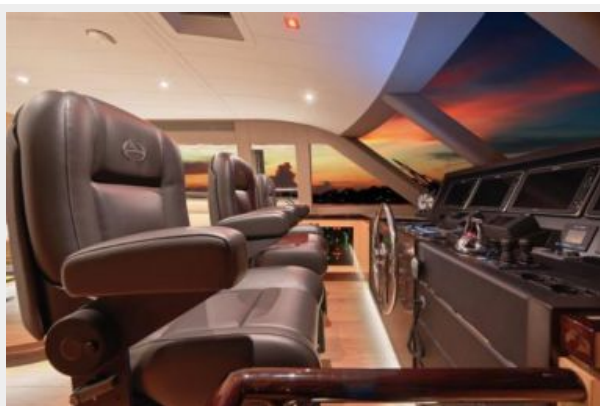

Skylounge Helm