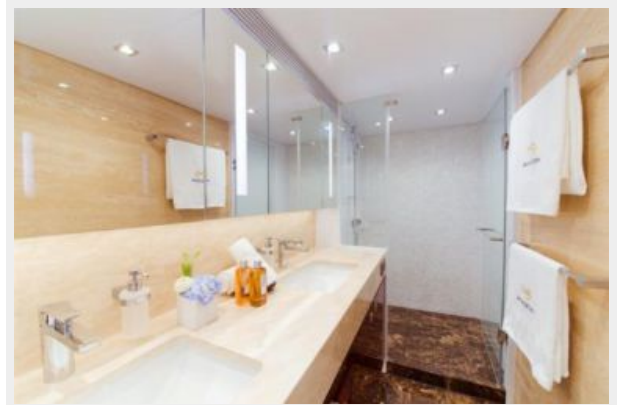

Master Head