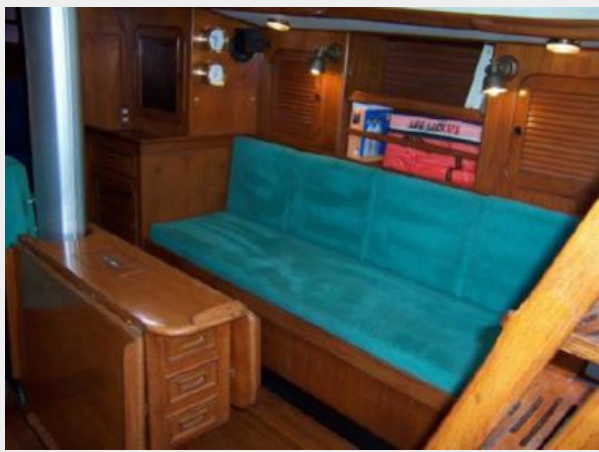

5881335_20160723110737063_1_XLARGE