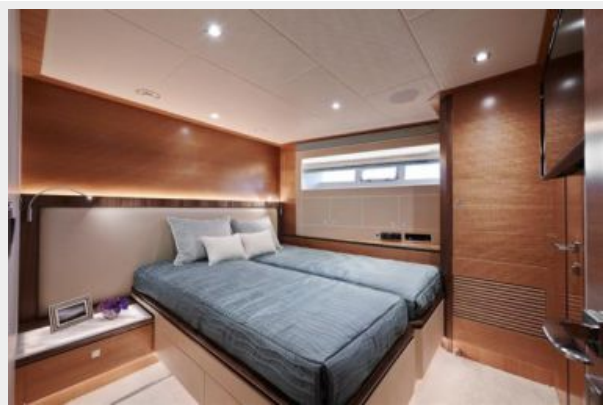

Stbd Twin Guest