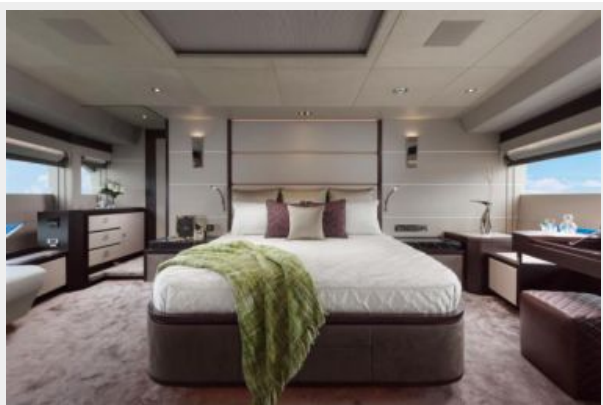

Master Stateroom