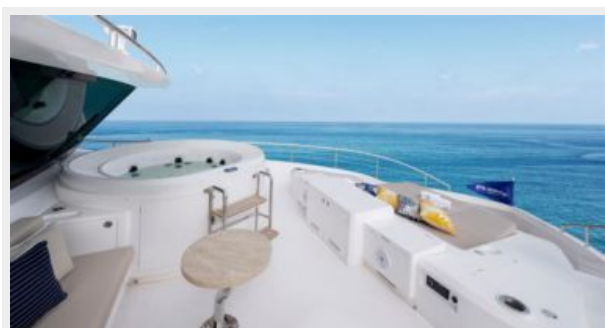

CREW HEAD

FLYBRIDGE

FLYBRIDGE HELM

BOW DECK

BOW DECK

BOAT DECK