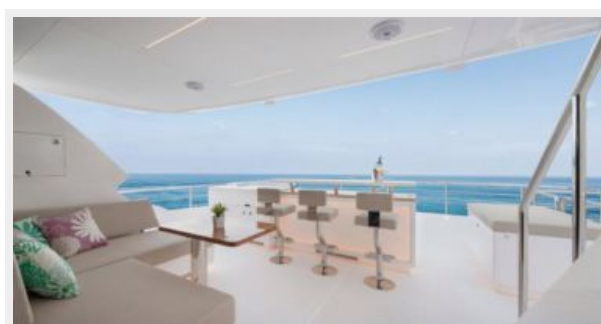

CREW HEAD

FLYBRIDGE

FLYBRIDGE HELM

BOW DECK

BOW DECK

BOAT DECK