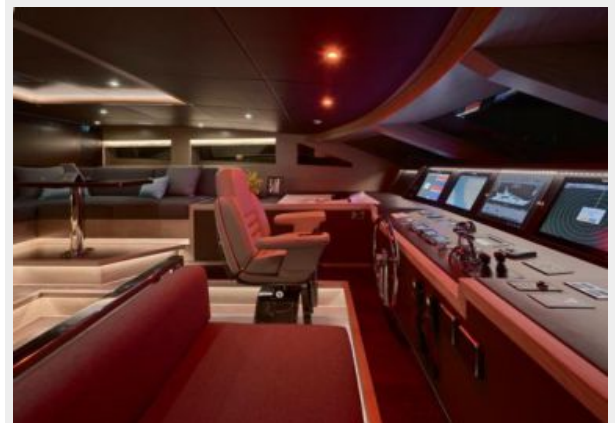

Raised Pilothouse