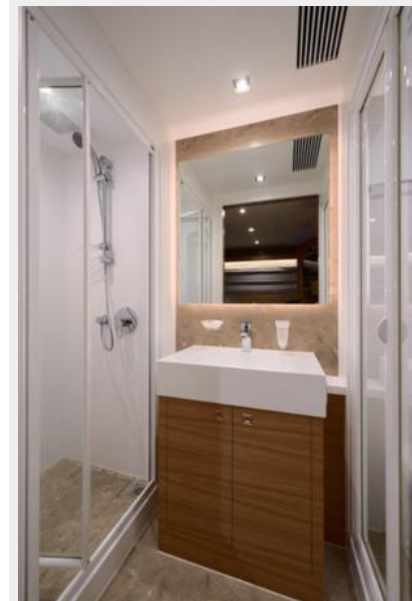

The Horizon RP120 superyacht unites the two most desirable traits in the world of superyachts: luxurious living spaces and extraordinary cruising capabilities. Her sleek exterior profile from designer J.C. Espinosa is built atop Horizon's proven low resistance hull platform, which ensures superior seakeeping and comfort when underway. Thanks to her generous 26 feet 2 inch beam and well-appointed accommodations, the RP120 offers voluminous living spaces and owners can choose an on-deck master or situate all staterooms below deck - the layout options are only restricted by your imagination. With a numerous indoor and outdoor amenities and superior performance, the RP120 will provide an unforgettable yachting experience wherever your cruises may take you.

Port Twin Guest Stateroom

Crew Mess

Crew Mess

Crew Bunk #1

Captains Cabin

Crew Bunk #2

Crew Head #1

Crew Head #2