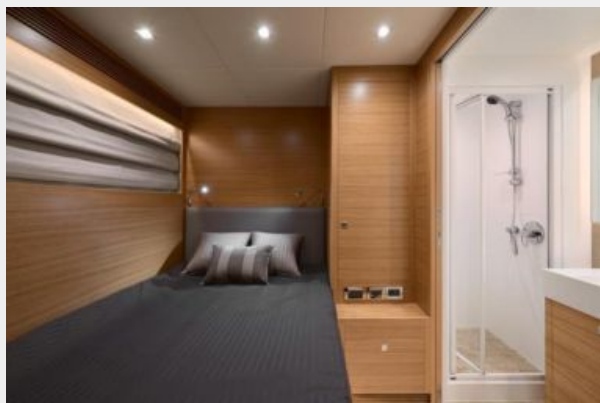

The Horizon RP120 superyacht unites the two most desirable traits in the world of superyachts: luxurious living spaces and extraordinary cruising capabilities. Her sleek exterior profile from designer J.C. Espinosa is built atop Horizon's proven low resistance hull platform, which ensures superior seakeeping and comfort when underway. Thanks to her generous 26 feet 2 inch beam and well-appointed accommodations, the RP120 offers voluminous living spaces and owners can choose an on-deck master or situate all staterooms below deck - the layout options are only restricted by your imagination. With a numerous indoor and outdoor amenities and superior performance, the RP120 will provide an unforgettable yachting experience wherever your cruises may take you.

Port Twin Guest Stateroom

Crew Mess

Crew Mess

Crew Bunk #1

Captains Cabin

Crew Bunk #2

Crew Head #1

Crew Head #2