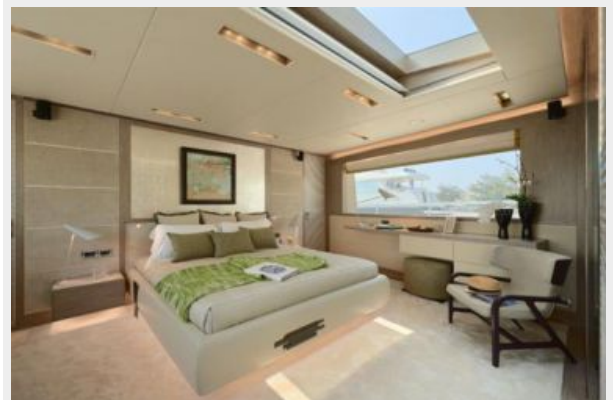

Master Stateroom