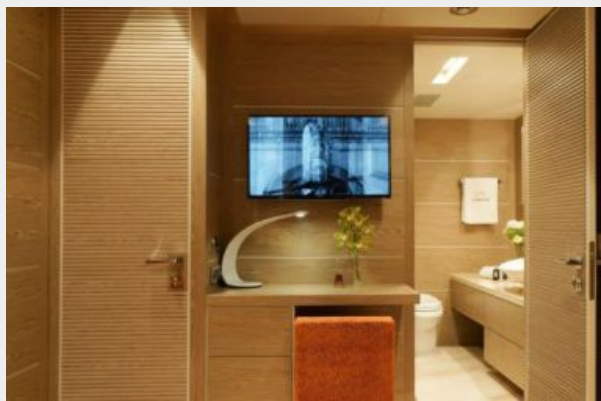

The Horizon RP120 superyacht unites the two most desirable traits in the world of superyachts: luxurious living spaces and extraordinary cruising capabilities. Her sleek exterior profile from designer J.C. Espinosa is built atop Horizon's proven low resistance hull platform, which ensures superior seakeeping and comfort when underway. Thanks to her generous 26 feet 2 inch beam and well-appointed accommodations, the RP120 offers voluminous living spaces and owners can choose an on-deck master or situate all staterooms below deck - the layout options are only restricted by your imagination. With a numerous indoor and outdoor amenities and superior performance, the RP120 will provide an unforgettable yachting experience wherever your cruises may take you.

Stbd VIP Stateroom

Mirrored Twin Guest Staterooms

Stbd Twin Guest Stateroom

Stbd Twin Guest Head

Stbd Twin Guest Stateroom

Port Twin Guest Stateroom

Port Twin Guest Stateroom

Port Twin Guest Head