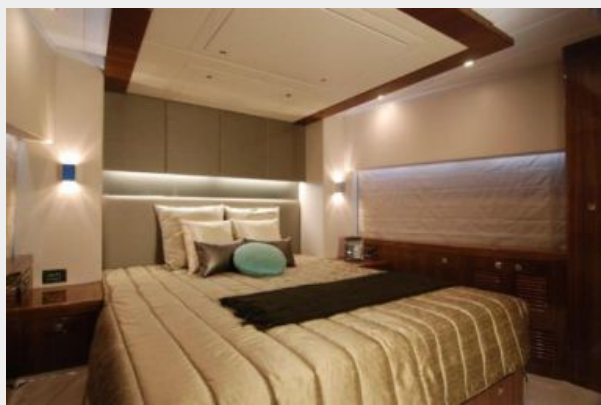

VIP Stateroom