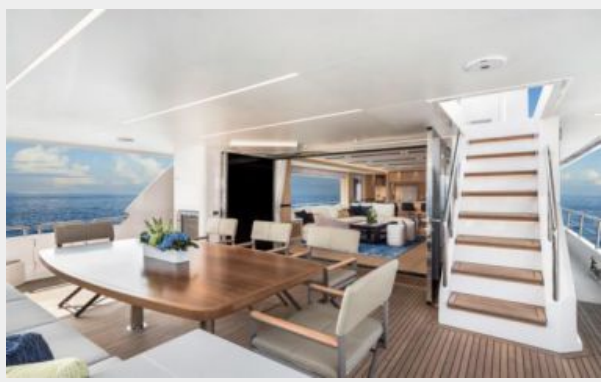

Contemporary style lines, versatility of space, and well planned interior and exterior entertaining areas are at the heart of this latest design. The smaller sister to the successful FD85 motoryacht, the brand new Horizon FD80 Open maximizes interior volume with unique floor-to-ceiling glass sections that invite plenty of natural light and spectacular views into the salon, dining area, and on-deck master stateroom. Below deck, three additional staterooms including two VIPs echo the feeling of spaciousness while a window in the garage extends natural light into the beach club on this level.

**Bow Deck**

**Engine Room**

**Skylounge exterior**

**Aft Deck**

**Aft Deck**

**Aft Deck**

**Beach Club**

**Main Salon**