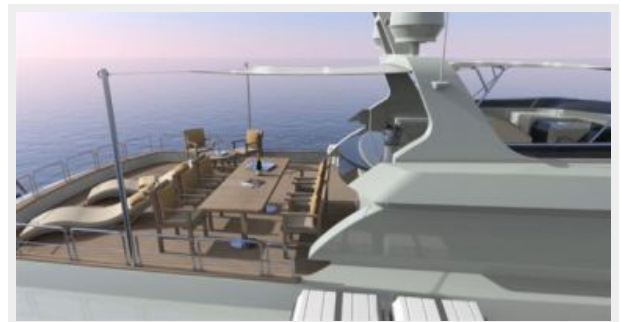

PHOTOS

02

03

04

05

06

07

08

09