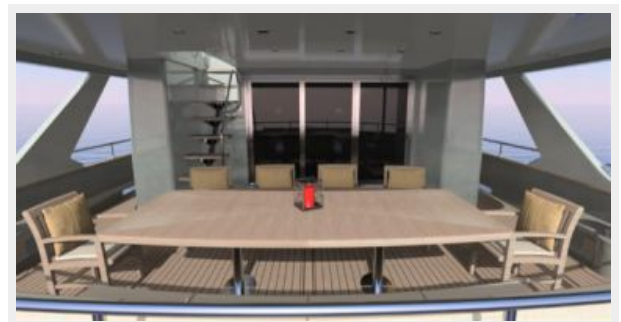

PHOTOS

02

03

04

05

06

07

08

09