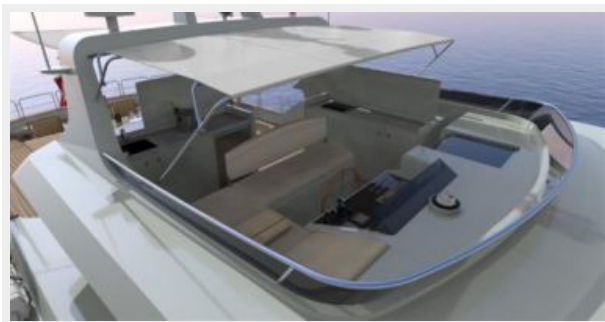

PHOTOS

02

03

04

05

06

07

08

09