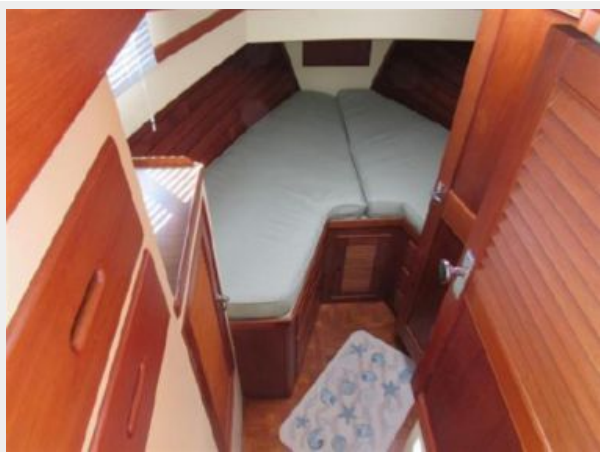

7711326_20210112052716704_1_XLARGE