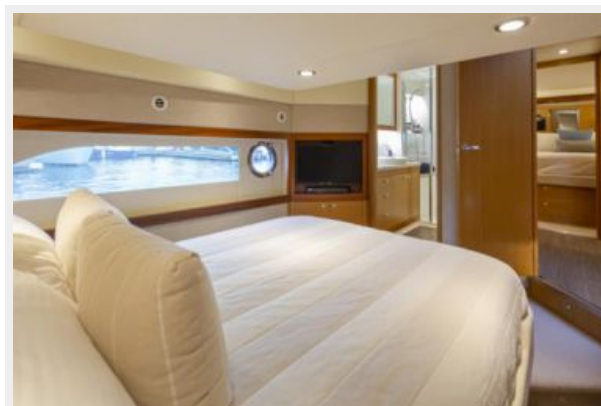

Somewhere In Time 53L