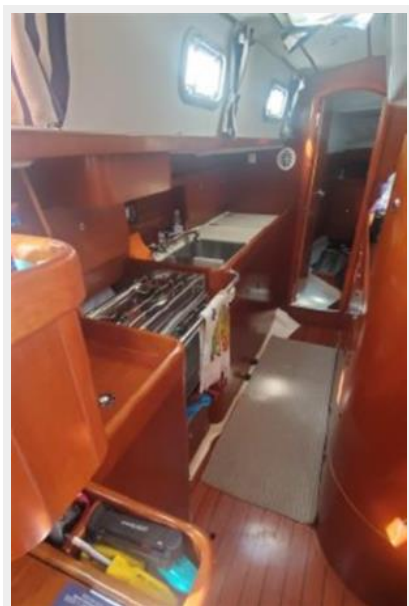

7715110_20210114133151631_1_XLARGE