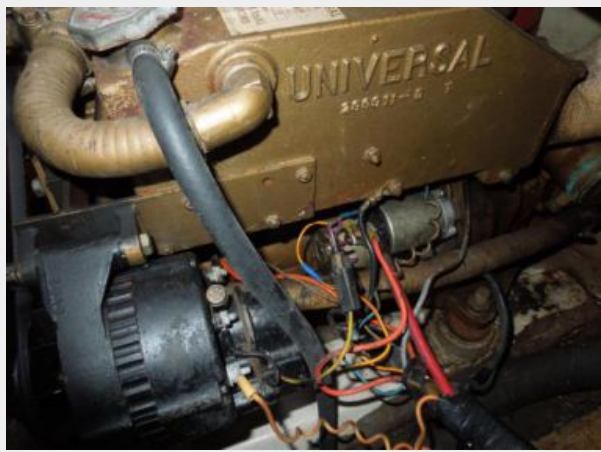

7718273_20210118084520398_1_XLARGE