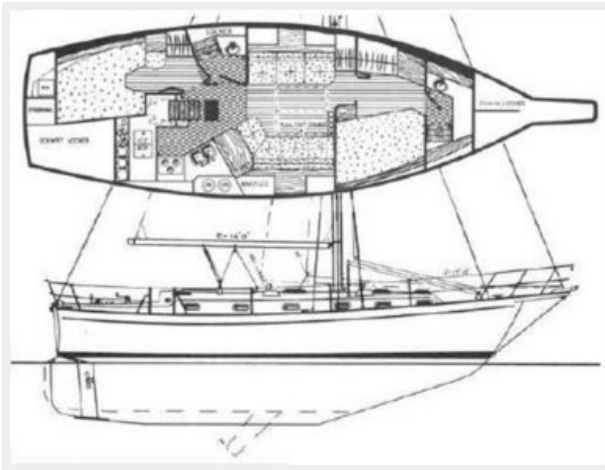

7724475_0_240120210823_2