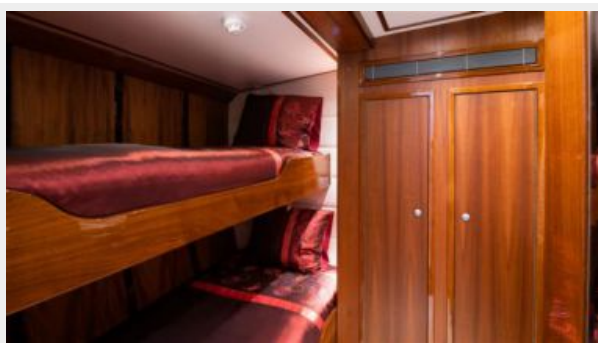

yacht-borkumriff-ii-new-interior-07