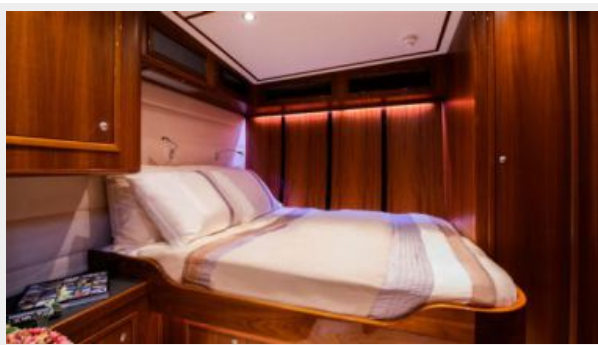

yacht-borkumriff-ii-new-interior-05