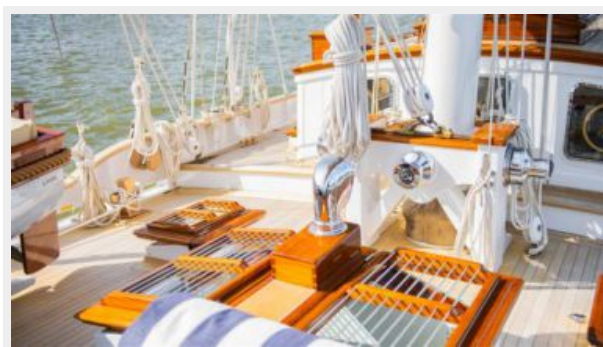

## Обзор

Classic, iconic silhouette and exterior profile Authentic sailing experience for beginners and experienced sailors alike Thorough updates to interiors and systems while retaining nostalgic beauty Four comfortable cabins all with ensuites Able to access remote locations without compromise to comfort Complemented by a selection of toys Alfresco dining area in the cockpit

## ФОТОГРАФИИ

yacht-borkumriff-ii-exterior-09

yacht-borkumriff-ii-exterior-10

yacht-borkumriff-ii-exterior-11

yacht-borkumriff-ii-exterior-12

yacht-borkumriff-ii-exterior-13

yacht-borkumriff-ii-exterior-14

yacht-borkumriff-ii-exterior-16