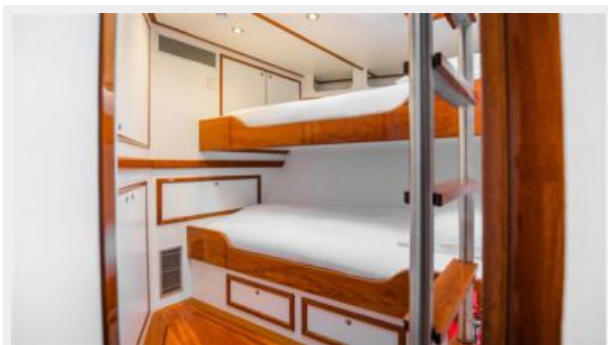

yacht-borkumriff-ii-new-interior-09