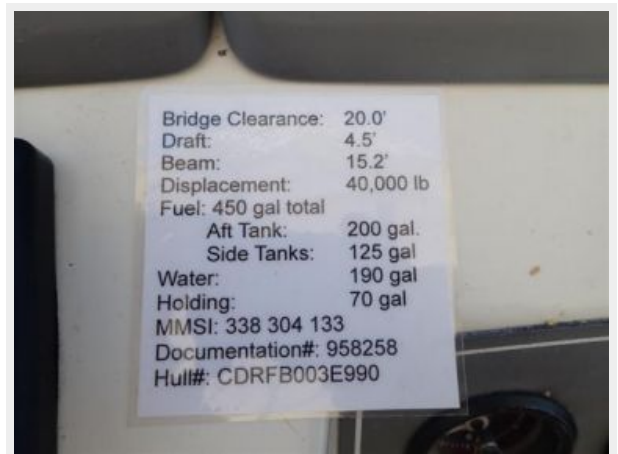

Model: 3208

Engine Type: Inboard

Fuel Type: Diesel

PHOTOS

P4221208

P4221092

P4221093

P4221094