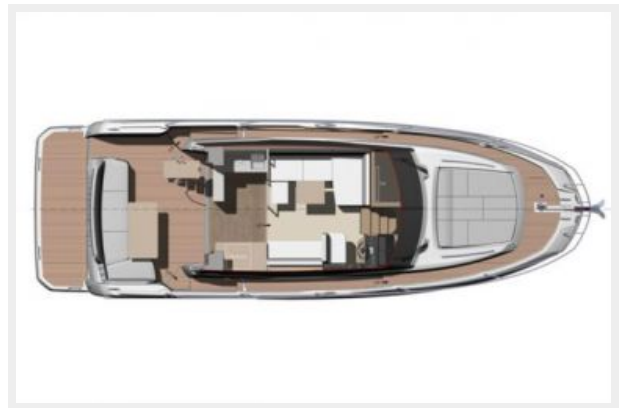

PRESTIGE-420---Main-deck--800px