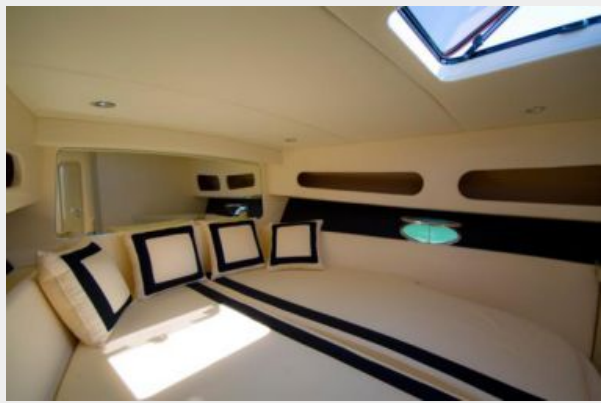

Performance Marine 1501