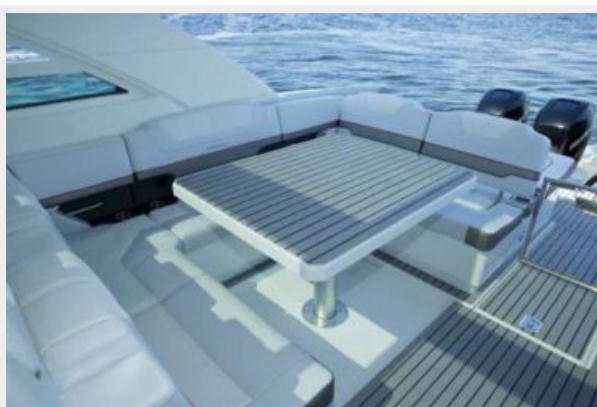

**11_2019 43ft Formula 430 Super Sport
Crossover YOLO**