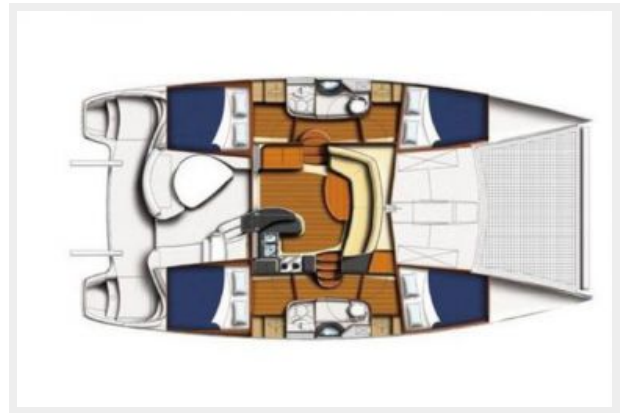

138260_0_070320092010_12