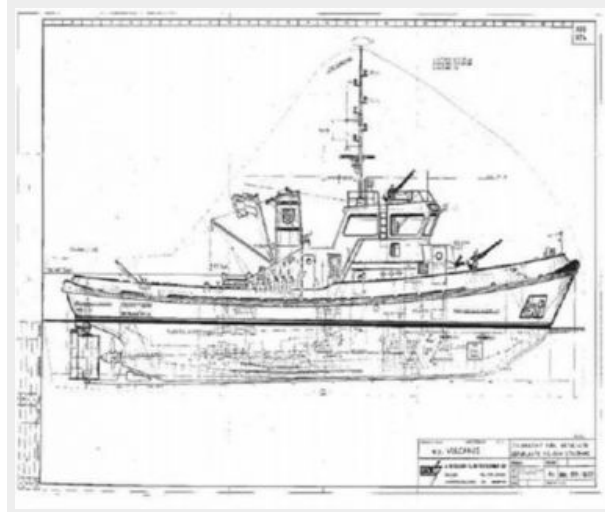

7850001_20210414101107182_1_XLARGE