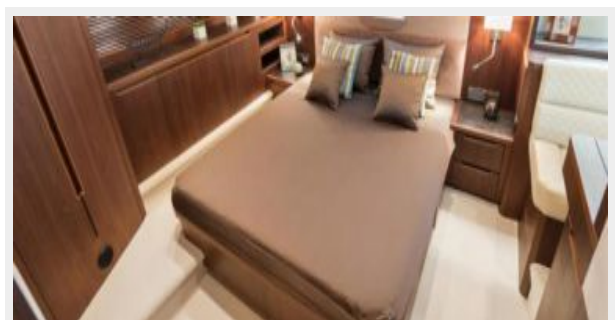

aeb7b9da991615ef9a943c6bfd9801d0