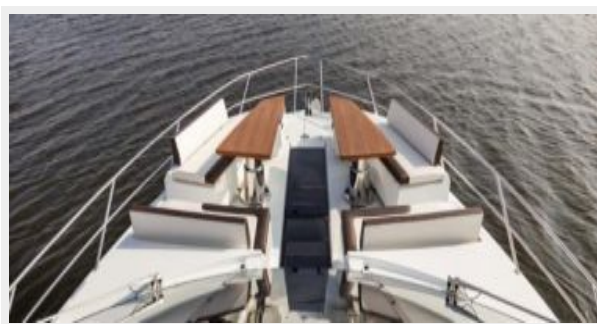

0ac2a9943611fd849d572a8001500c67