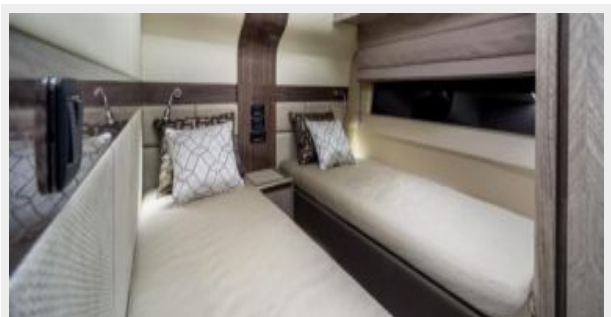

82becc8ff7b2279d1f41939cef658069