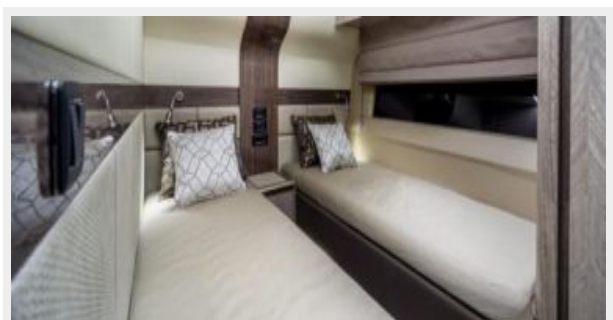

82becc8ff7b2279d1f41939cef658069