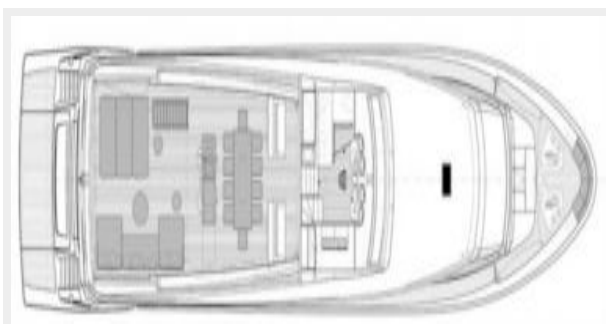

ФОТОГРАФИИ