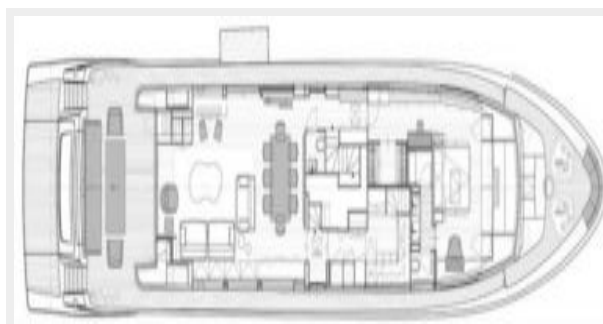

ФОТОГРАФИИ