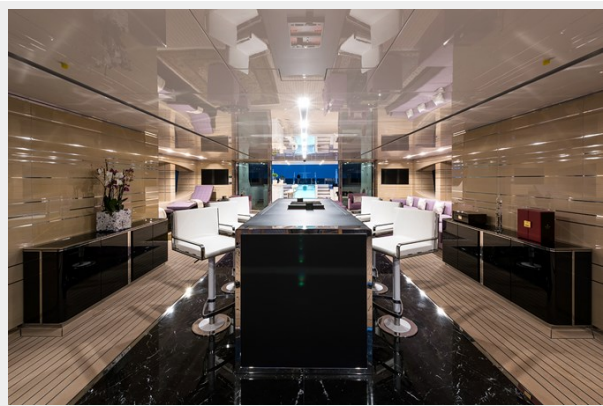

Sunrise 63m - Irimari - Sun Deck Lounge - 00