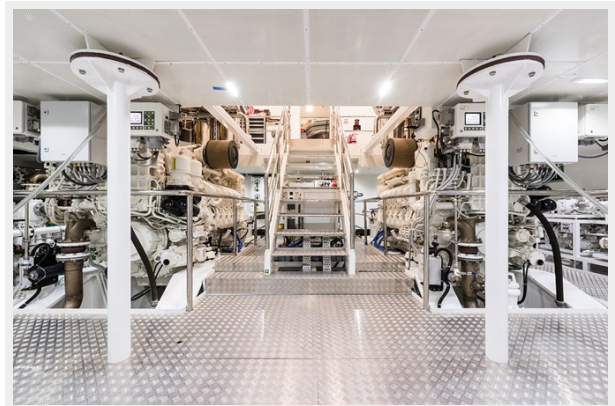

Sunrise 63m - Irimari - Engine Room - 01