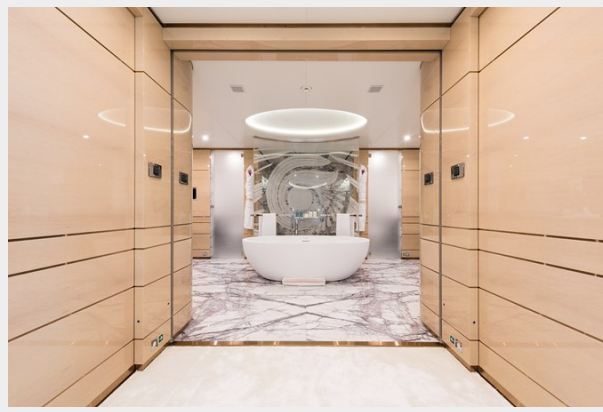

Sunrise 63m - Irimari - Master Stateroom - 04