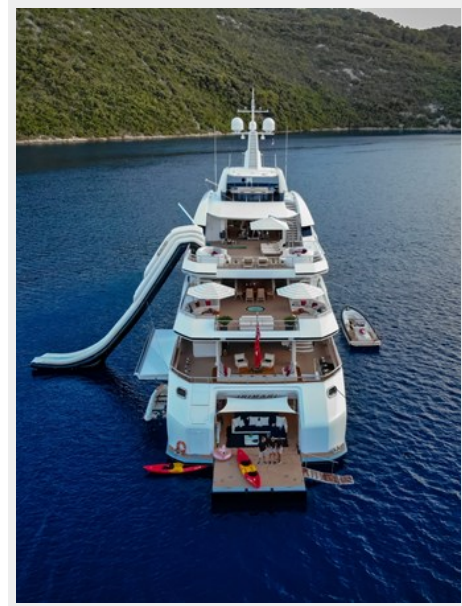

Irimari with toys deployed