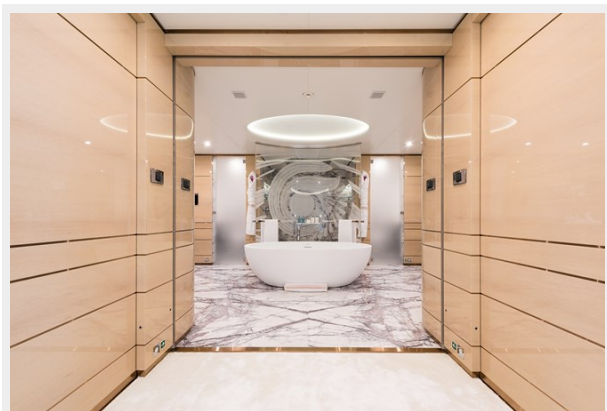

Sunrise 63m - Irimari - Master Stateroom - 04