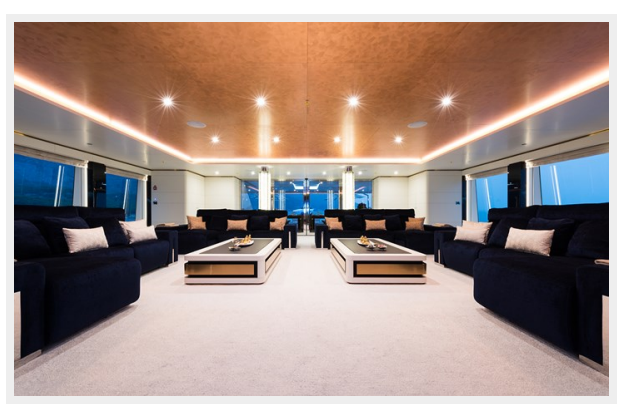

Sunrise 63m - Irimari - Upper Deck Lounge - 01   Sunrise 63m - Irimari - Upper Deck Lounge - 02