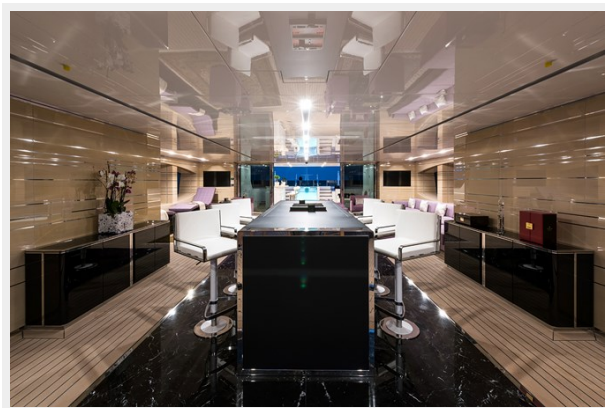

Sunrise 63m - Irimari - Sun Deck Lounge - 00   Sunrise 63m - Irimari - Sun Deck Lounge - 01