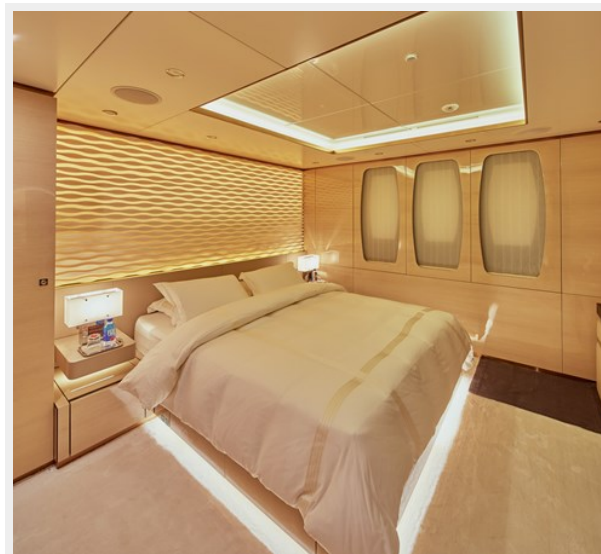

Stb.Fwd Guest Double