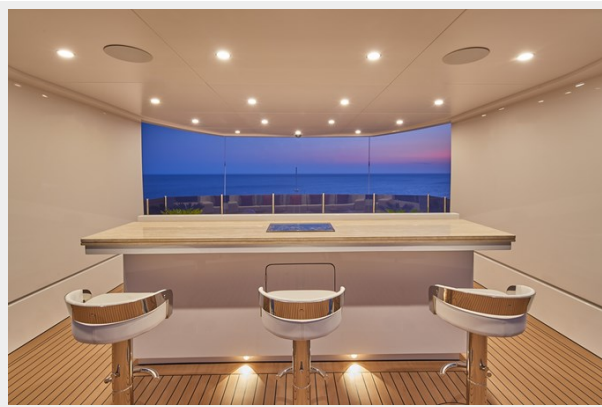

Observation deck