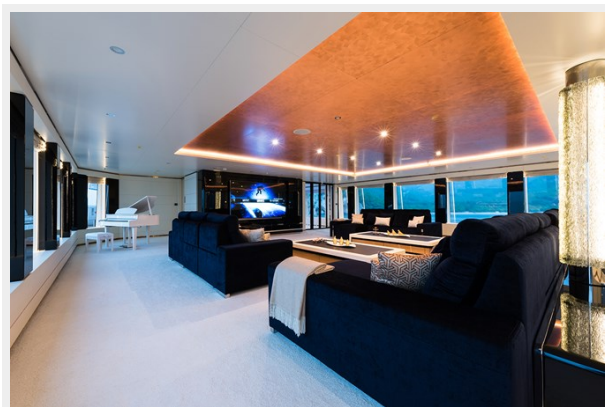

Sunrise 63m - Irimari - Upper Deck Lounge - 01   Sunrise 63m - Irimari - Upper Deck Lounge - 02