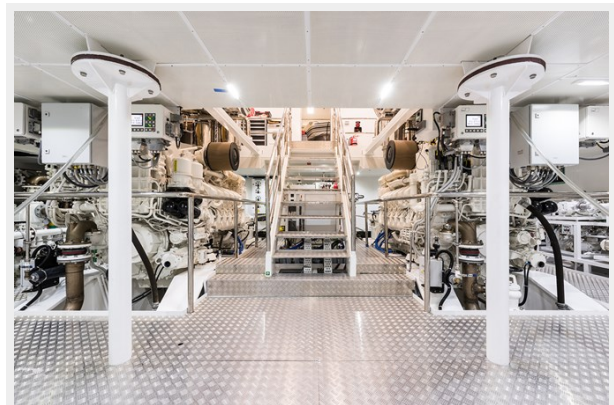

Sunrise 63m - Irimari - Engine Room - 01