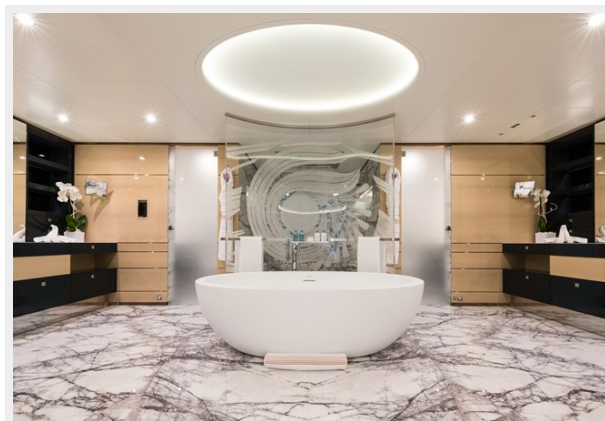

2015_08_23_M-Y_Irimari_MS-9180