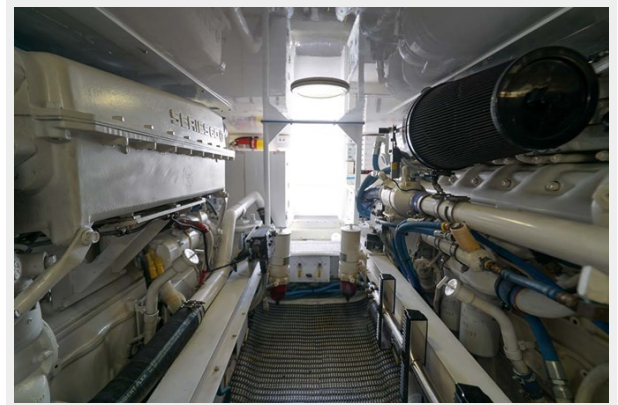

Overview	16
Running	16
Running	16
Running	16
Running	17
CONTACTS	18
Contact details	18
Telephones	18
Office hours	18
Address	18

SPECIFICATIONS

Overview

48 Ft. Viking Convertible 2002

Original Owner, Extensive Records, Professionally Maintained, Watermaker, Ice Maker, Updated Interior, Plus So Much More!

"Sugaree" is an exceptional 48 Convertible that is currently for sale by her original owner. Powered with 825hp Detroit Diesel/MTU Series 60's have always been professionally maintained and recently repowered with new engines with full records. Some recent upgrades include: new watermaker, Eisenglass, genset mechanical end, salon headliner, cockpit and foredeck gelcoat, rocket launcher and so much more. Contact the listing broker for more information or to schedule your showing.

PHOTOS

Port Profile

Port Profile

Port Profile

Port

Starboard

Bow

Stern Profile

Cockpit

Cockpit Seating

Rocket Launcher

Engine Room

Engine Room

Engine Room

Engine

Genset