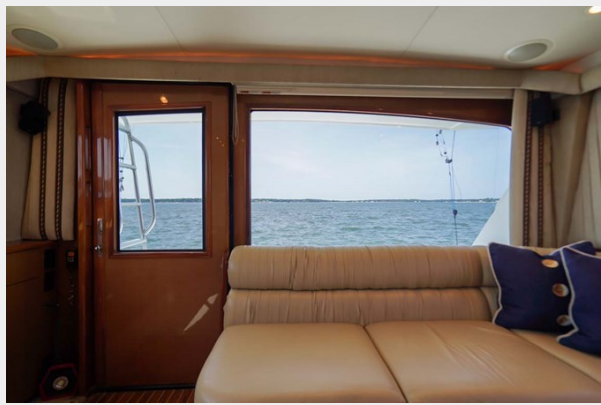

Aft Bulkhead