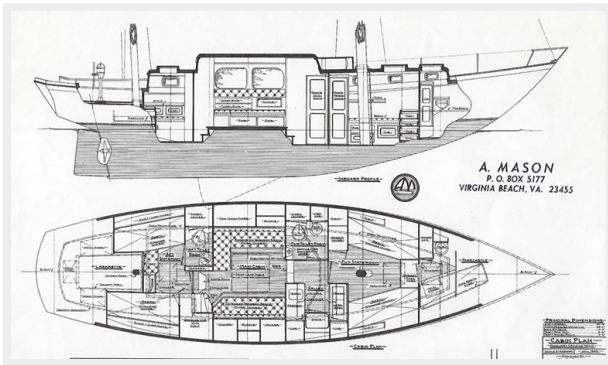

Designed as a capable extended cruiser, CREST features a three-cabin layout with two heads and includes a workshop in the bow. Her three-cabin layout with three berths forward, two in the main cabin and two in the aft cabin provides comfortable accommodations for seven.

052

053

054

055

AFT-cabin

floor-plan

FORWARD-ACCOMO

Sailplan