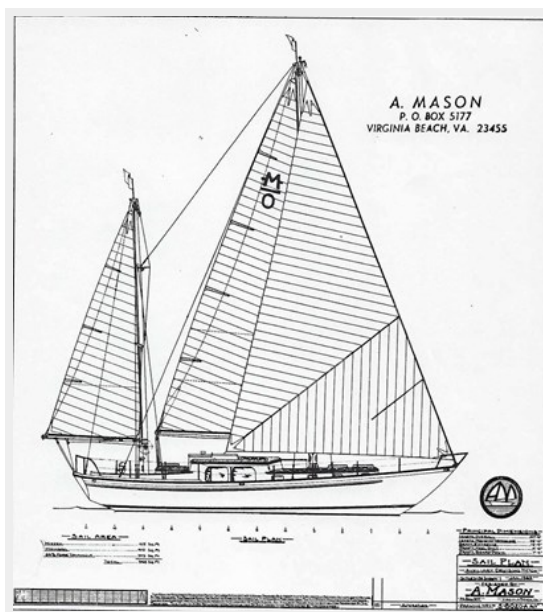

RECENT PRICE REDUCTION!

“CREST” is for sale.

Broker's Comments:

It is rare that a vessel like CREST is offered for sale. More than just a boat; CREST has been a love affair for the owners and family. Designed by world-renown marine architect Al Mason and handcrafted by the original owners, CREST has been a home, a place to raise a family on the water, and a life long adventure for the owners/builders. She could be easily marketed as a wooden boat by appearance, but her heavily constructed fiberglass hull reduces maintenance and carries the ketch rig well.

Основная информация

Тип судна: Крейсерский кеч

Модельный год: 1974

Год постройки: 1974

Страна: United States

Размеры

Длина общая: 47' (14.33mm)

Ширина: 13.33

052

053

054

055

AFT-cabin

floor-plan

FORWARD-ACCOMO

Sailplan