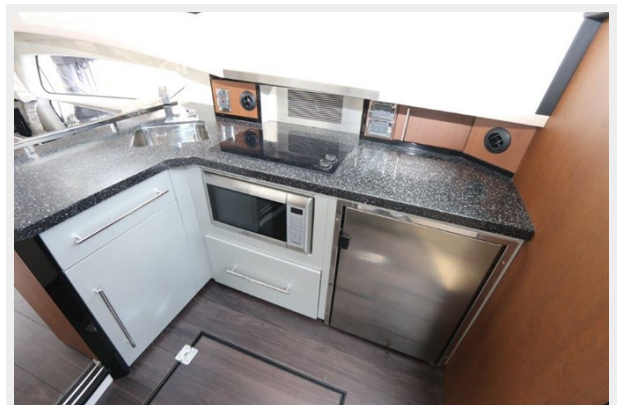

42-2012-Marquis-Sport-Coupe-17