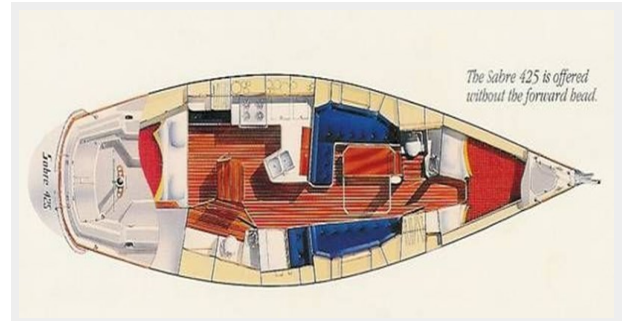

Sabre 425 Interior Drawings