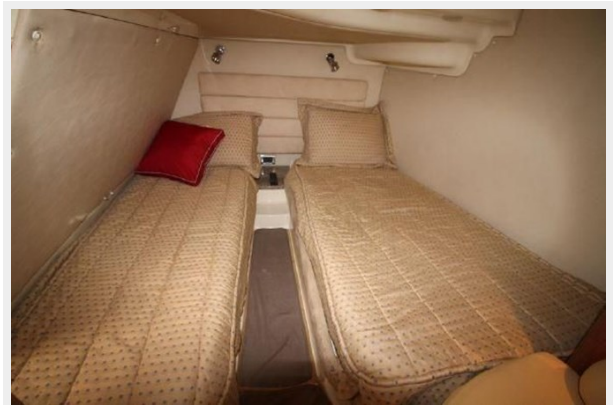

7155313_20190722221738348_1_XLARGE