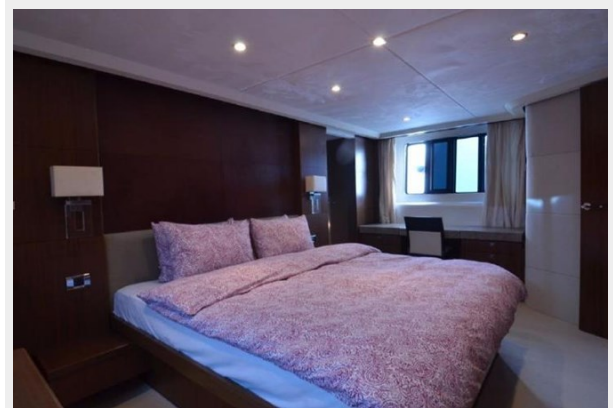

PRINCESS LAZY M (28)