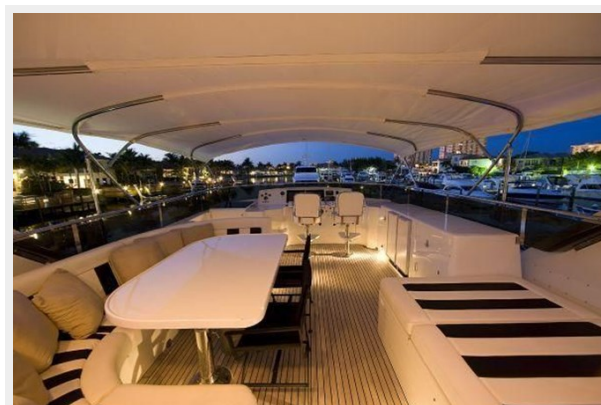

80-1996-Nova-FBMY-20