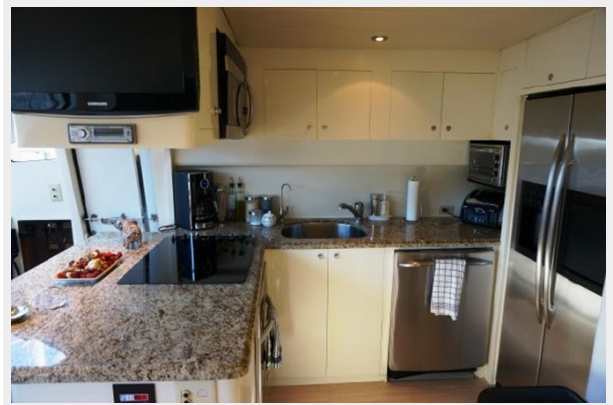

80-1996-Nova-FBMY-25