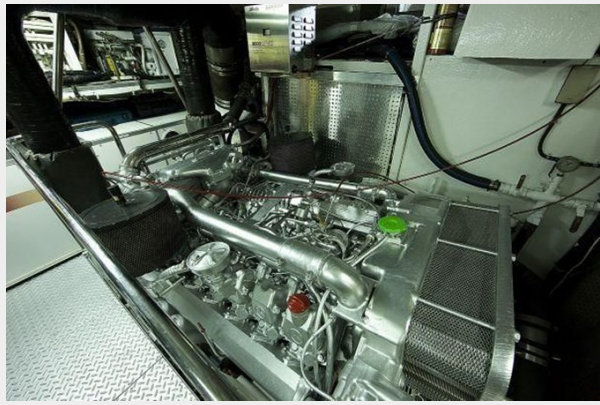

80-1996-Nova-FBMY-16