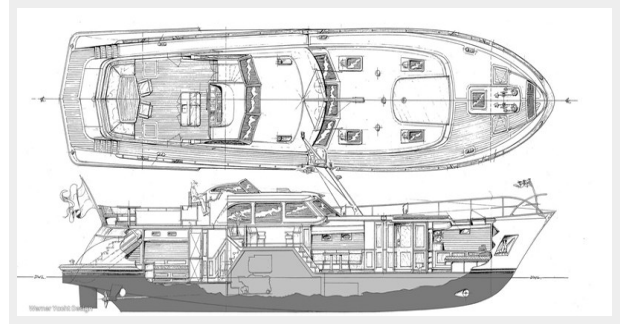

Werner_Yacht_Design_Eleonore 7