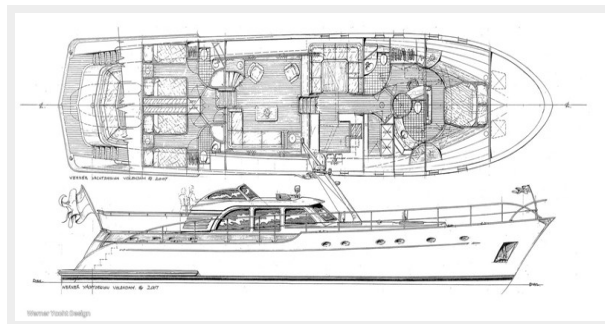

Werner_Yacht_Design_Eleonore 6