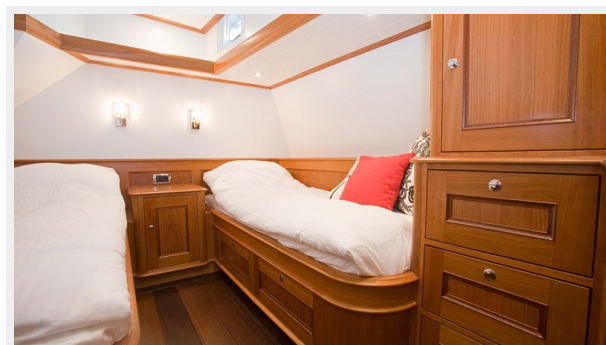

Mulder-Eleonore-int-22