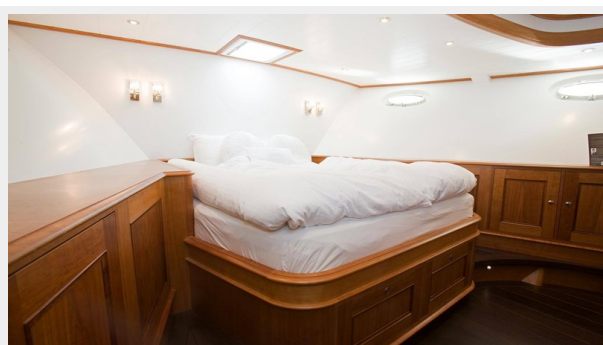

Mulder-Eleonore-int-01