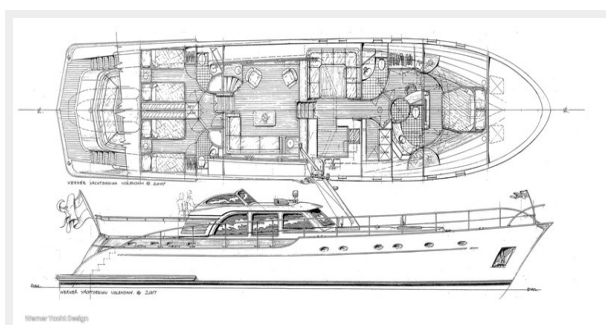

Werner_Yacht_Design_Eleonore 6