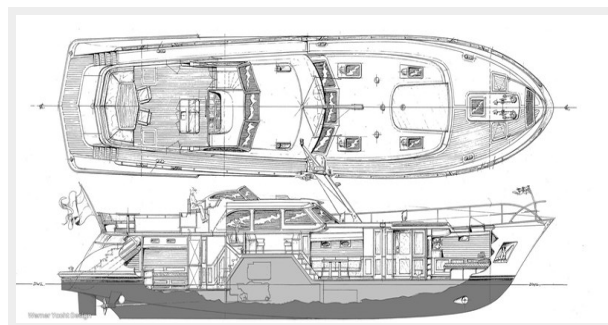

Werner_Yacht_Design_Eleonore 7