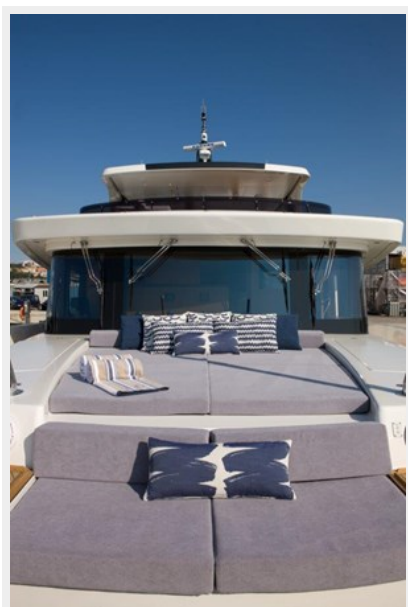

11 Main Deck - Foredeck