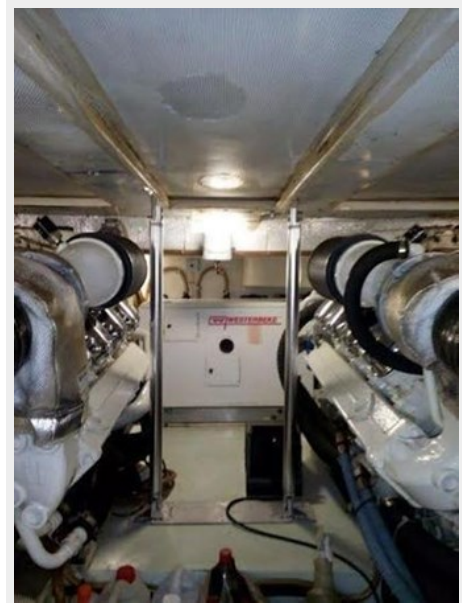

47-1989-Buddy-Davis-Sportfish-17