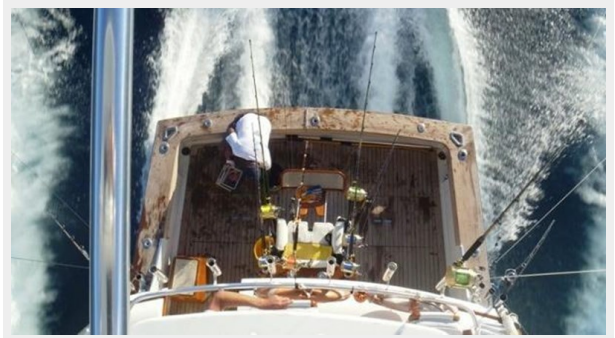

47-1989-Buddy-Davis-Sportfish-05