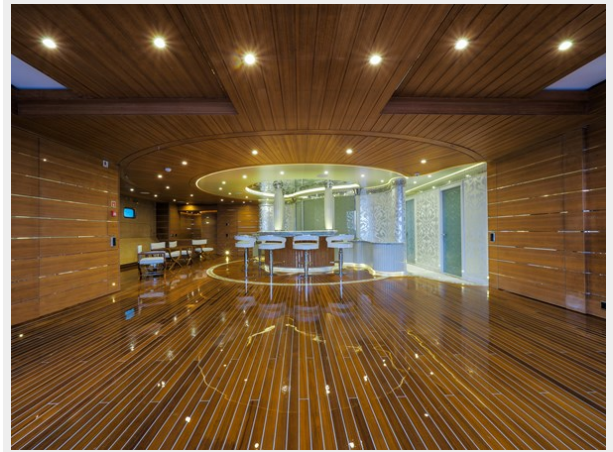

HELICOPTER PAD	9
PLATFORM	9
CONTACTS	10
Contact details	10
Telephones	10
Office hours	10
Address	10

SPECIFICATIONS

Overview

ELEMENTS is one of the world's few fully custom-built yachts under LR and fully SOLAS compliant. With an imposing 80m exterior and sophisticated interior, this yacht will appeal to forward-thinking yacht owners seeking only the highest quality yacht in the right value. The Cristiano Gatto interior is finished with a meticulous level of detail and features a rich decorative scheme, using precious materials, marbles, etched glass surface, back-lit onyx, gold, silver and mother-of-pearl inlays. Able to accommodate 24 guests, ELEMENTS has dedicated guest areas that are cleverly located over 4 decks. This includes an exterior flow through deck areas which are designed around the guest experience, suitable for entertaining large groups of friends yet equally ideal for relaxing in the sun. An ocean-side beach club is a highlight of the yacht's exterior spaces, featuring a wide sunbathing platform and bar with glass detailing. The Beach club itself offers a massage room, Turkish bath, bar and powder room. On the main deck, the saloon is the heart of the yacht and a natural gathering centre for all guests. Rather than one single lounging area, the saloon offers a variety of sitting areas conducive to smaller groups pursuing different activities simultaneously. Should you require more information, please contact our London offices.

BEACH CLUB

MAIN SALOON

DINING ROOM

HAMMAM

BEACH CLUB MASSAGE ROOM

MAIN SALON BAR

MAIN SALOON

STAIR CASE