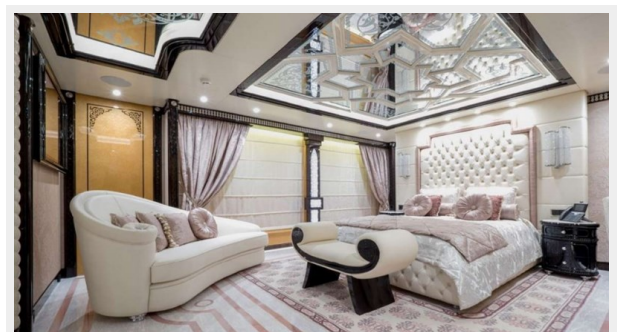

HELICOPTER PAD	9
PLATFORM	9
CONTACTS	10
Contact details	10
Telephones	10
Office hours	10
Address	10

SPECIFICATIONS

Overview

ELEMENTS is one of the world's few fully custom-built yachts under LR and fully SOLAS compliant. With an imposing 80m exterior and sophisticated interior, this yacht will appeal to forward-thinking yacht owners seeking only the highest quality yacht in the right value. The Cristiano Gatto interior is finished with a meticulous level of detail and features a rich decorative scheme, using precious materials, marbles, etched glass surface, back-lit onyx, gold, silver and mother-of-pearl inlays. Able to accommodate 24 guests, ELEMENTS has dedicated guest areas that are cleverly located over 4 decks. This includes an exterior flow through deck areas which are designed around the guest experience, suitable for entertaining large groups of friends yet equally ideal for relaxing in the sun. An ocean-side beach club is a highlight of the yacht's exterior spaces, featuring a wide sunbathing platform and bar with glass detailing. The Beach club itself offers a massage room, Turkish bath, bar and powder room. On the main deck, the saloon is the heart of the yacht and a natural gathering centre for all guests. Rather than one single lounging area, the saloon offers a variety of sitting areas conducive to smaller groups pursuing different activities simultaneously. Should you require more information, please contact our London offices.

PHOTOS

MAIN

AERIAL

OWNER SUITE

OWNER SUITE

TWIN

VIP

VIP BATHROOM

BEACH CLUB

MAIN SALOON

DINING ROOM

HAMMAM

BEACH CLUB MASSAGE ROOM

MAIN SALON BAR

MAIN SALOON

STAIR CASE