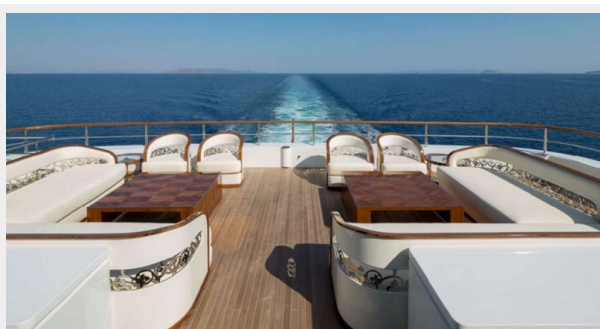

MAIN SALON BAR

MAIN SALOON

STAIR CASE

DECK1

DECK2

SWIMMING PLATFORM