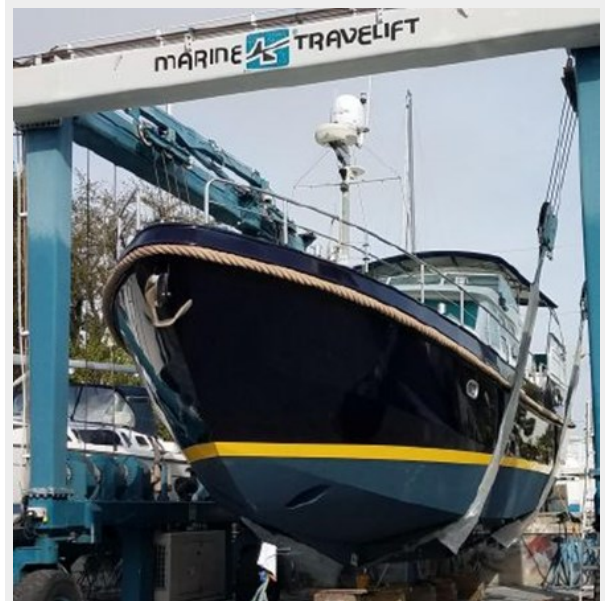

PHOTOS

7300543_20191227094504761_1_XLARGE