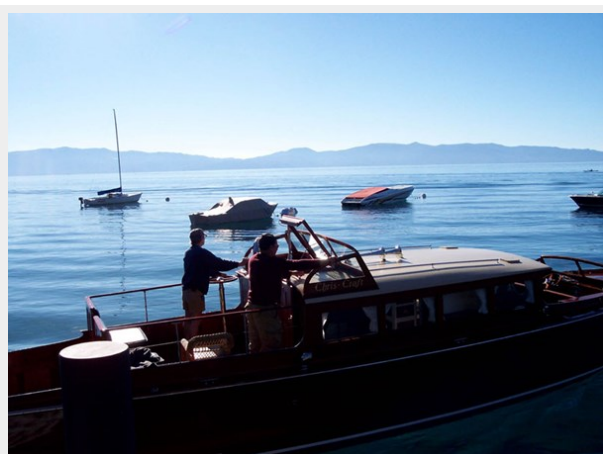

ФОТОГРАФИИ