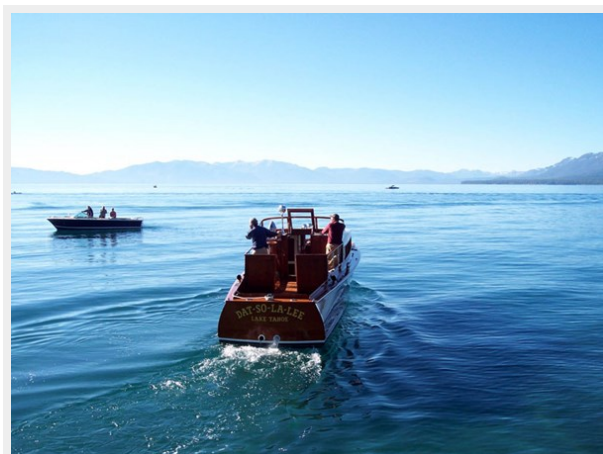

ФОТОГРАФИИ