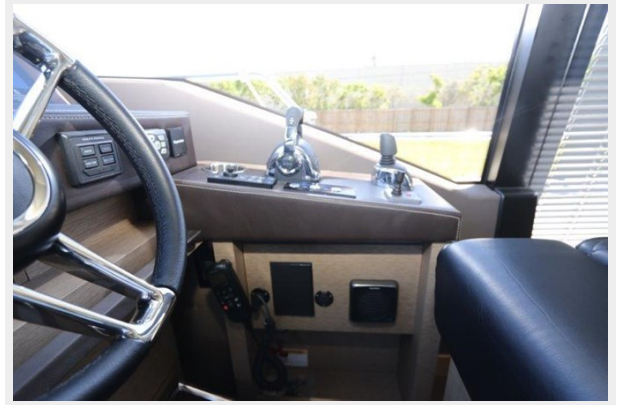

68-2017-Prestige-Motoryacht-14