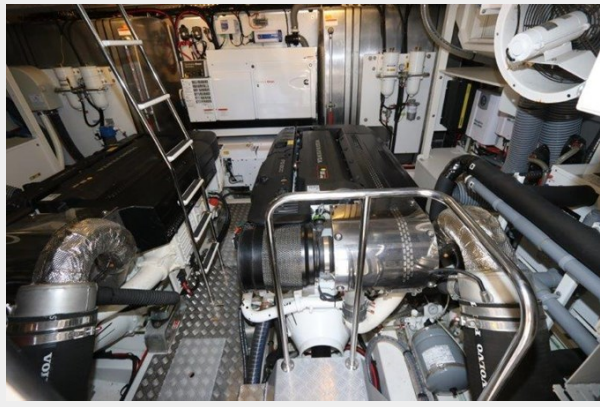

68-2017-Prestige-Motoryacht-31